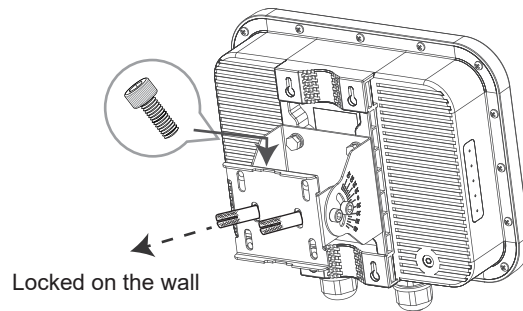

Uniaxial Bracket

U Type Screw Bolt

Pole Range | Ø40-Ø50mm

| 3-2 |

Uniaxial Bracket

Hose clamp x 2

Pole Range | Ø50-Ø100mm

| 3-3 |

Uniaxial Bracket

Hose clamp x 1

Pole Range | Ø50-Ø100mm

| 3-4 |

Uniaxial Bracket

Locked on the wall