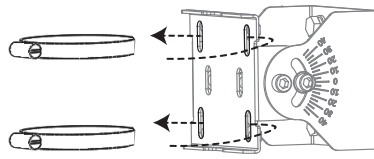

Uniaxial Bracket

U Type Screw Bolt

Pole Range | Ø40-Ø50mm

| 3-2 |

Uniaxial Bracket

Hose clamp x 2

Pole Range | Ø50-Ø100mm

| 3-3 |

Uniaxial Bracket

Hose clamp x 1

Pole Range | Ø50-Ø100mm

| 3-4 |

Uniaxial Bracket

Locked on the wall