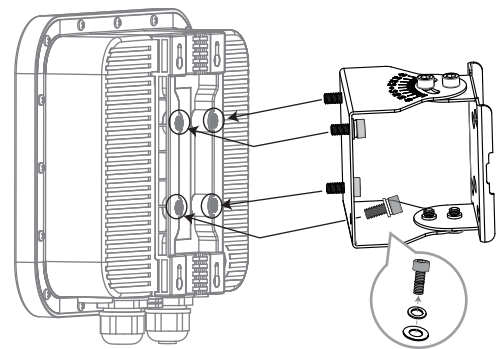

Hose clamp

1

Pole Range | Ø60-Ø90mm

Wall Mounting Kit

2

Uniaxial Bracket (OW-PKUR)

3

| 3-1 |

Uniaxial Bracket

U Type Screw Bolt

Pole Range | Ø40-Ø50mm

| 3-2 |

Uniaxial Bracket

Hose clamp x 2

Pole Range | Ø50-Ø100mm

| 3-3 |

Uniaxial Bracket

Hose clamp x 1

Pole Range | Ø50-Ø100mm

| 3-4 |

Uniaxial Bracket

Locked on the wall