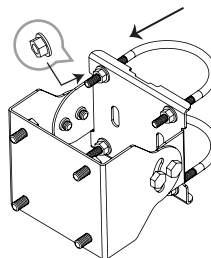

Hose clamp

1

Pole Range | Ø60-Ø90mm

Wall Mounting Kit

2

Uniaxial Bracket (OW-PKUR)

3

| 3-1 |

Uniaxial Bracket

U Type Screw Bolt

Pole Range | Ø40-Ø50mm

| 3-2 |

Uniaxial Bracket

Hose clamp x 2

Pole Range | Ø50-Ø100mm

| 3-3 |

Uniaxial Bracket

Hose clamp x 1

Pole Range | Ø50-Ø100mm

| 3-4 |

Uniaxial Bracket

Locked on the wall