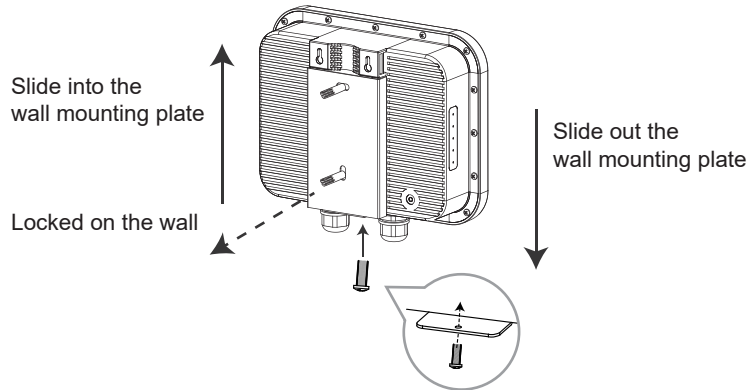

Hose clamp

1

Pole Range | Ø60-Ø90mm

Wall Mounting Kit

2

Uniaxial Bracket (OW-PKUR)

3

| 3-1 |

Uniaxial Bracket

U Type Screw Bolt

Pole Range | Ø40-Ø50mm

| 3-2 |

Uniaxial Bracket

Hose clamp x 2

Pole Range | Ø50-Ø100mm

| 3-3 |

Uniaxial Bracket

Hose clamp x 1

Pole Range | Ø50-Ø100mm

| 3-4 |

Uniaxial Bracket

Locked on the wall