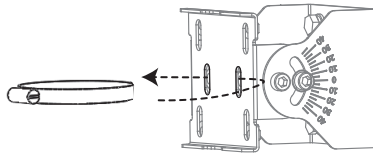

Uniaxial Bracket

U Type Screw Bolt

Pole Range | Ø40-Ø50mm

| 3-2 |

Uniaxial Bracket

Hose clamp x 2

Pole Range | Ø50-Ø100mm

| 3-3 |

Uniaxial Bracket

Hose clamp x 1

Pole Range | Ø50-Ø100mm

| 3-4 |

Uniaxial Bracket

Locked on the wall