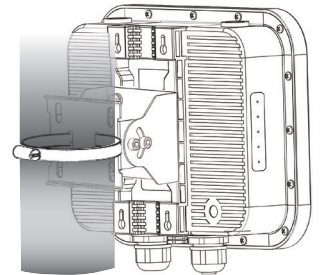

Hose clamp

1

Pole Range | Ø60-Ø90mm

Wall Mounting Kit

2

Uniaxial Bracket (OW-PKUR)

3

| 3-1 |

Uniaxial Bracket

U Type Screw Bolt

Pole Range | Ø40-Ø50mm

| 3-2 |

Uniaxial Bracket

Hose clamp x 2

Pole Range | Ø50-Ø100mm

| 3-3 |

Uniaxial Bracket

Hose clamp x 1

Pole Range | Ø50-Ø100mm

| 3-4 |

Uniaxial Bracket

Locked on the wall