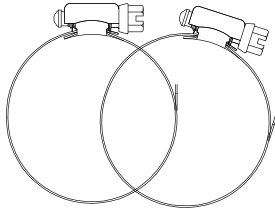

Hose clamp

1

Pole Range | Ø60-Ø90mm

Wall Mounting Kit

2

Uniaxial Bracket (OW-PKUR)

3

| 3-1 |

Uniaxial Bracket

U Type Screw Bolt

Pole Range | Ø40-Ø50mm

| 3-2 |

Uniaxial Bracket

Hose clamp x 2

Pole Range | Ø50-Ø100mm

| 3-3 |

Uniaxial Bracket

Hose clamp x 1

Pole Range | Ø50-Ø100mm

| 3-4 |

Uniaxial Bracket

Locked on the wall