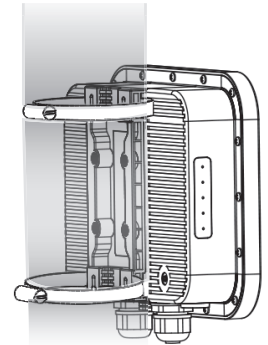

Hose clamp

1

Pole Range | Ø60-Ø90mm

Wall Mounting Kit

2

Uniaxial Bracket (OW-PKUR)

3

| 3-1 |

Uniaxial Bracket

U Type Screw Bolt

Pole Range | Ø40-Ø50mm

| 3-2 |

Uniaxial Bracket

Hose clamp x 2

Pole Range | Ø50-Ø100mm

| 3-3 |

Uniaxial Bracket

Hose clamp x 1

Pole Range | Ø50-Ø100mm

| 3-4 |

Uniaxial Bracket

Locked on the wall