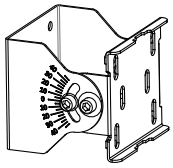

Hose clamp

1

Pole Range | Ø60-Ø90mm

Wall Mounting Kit

2

Uniaxial Bracket (OW-PKUR)

3

| 3-1 |

Uniaxial Bracket

U Type Screw Bolt

Pole Range | Ø40-Ø50mm

| 3-2 |

Uniaxial Bracket

Hose clamp x 2

Pole Range | Ø50-Ø100mm

| 3-3 |

Uniaxial Bracket

Hose clamp x 1

Pole Range | Ø50-Ø100mm

| 3-4 |

Uniaxial Bracket

Locked on the wall