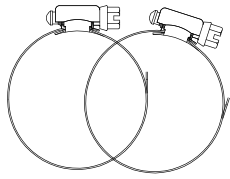

Hose clamp

1

Pole Range | Ø60-Ø90mm

Wall Mounting Kit

2

Uniaxial Bracket (OW-PKUR)

3

| 3-1 |

Uniaxial Bracket

U Type Screw Bolt

Pole Range | Ø40-Ø50mm

| 3-2 |

Uniaxial Bracket

Hose clamp x 2

Pole Range | Ø50-Ø100mm

| 3-3 |

Uniaxial Bracket

Hose clamp x 1

Pole Range | Ø50-Ø100mm

| 3-4 |

Uniaxial Bracket

Locked on the wall