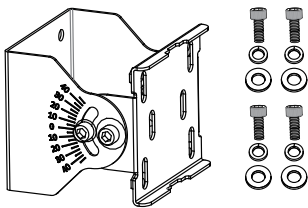

Hose clamp

1

Pole Range | Ø60-Ø90mm

Wall Mounting Kit

2

Uniaxial Bracket (OW-PKUR)

3

| 3-1 |

Uniaxial Bracket

U Type Screw Bolt

Pole Range | Ø40-Ø50mm

| 3-2 |

Uniaxial Bracket

Hose clamp x 2

Pole Range | Ø50-Ø100mm

| 3-3 |

Uniaxial Bracket

Hose clamp x 1

Pole Range | Ø50-Ø100mm

| 3-4 |

Uniaxial Bracket

Locked on the wall