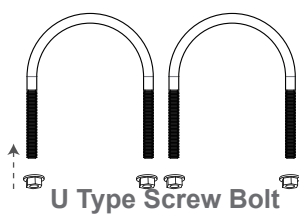

Hose clamp

1

Pole Range | Ø60-Ø90mm

Wall Mounting Kit

2

Uniaxial Bracket (OW-PKUR)

3

| 3-1 |

Uniaxial Bracket

U Type Screw Bolt

Pole Range | Ø40-Ø50mm

| 3-2 |

Uniaxial Bracket

Hose clamp x 2

Pole Range | Ø50-Ø100mm

| 3-3 |

Uniaxial Bracket

Hose clamp x 1

Pole Range | Ø50-Ø100mm

| 3-4 |

Uniaxial Bracket

Locked on the wall