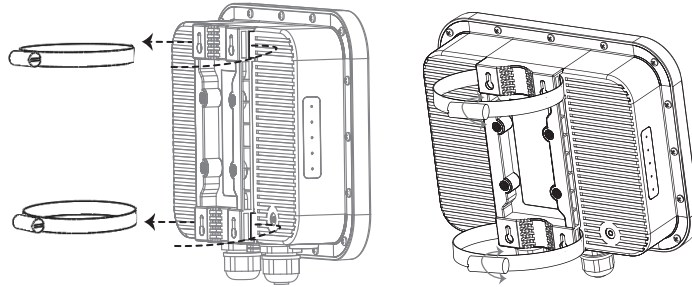

Hose clamp

1

Pole Range | Ø60-Ø90mm

Wall Mounting Kit

2

Uniaxial Bracket (OW-PKUR)

3

| 3-1 |

Uniaxial Bracket

U Type Screw Bolt

Pole Range | Ø40-Ø50mm

| 3-2 |

Uniaxial Bracket

Hose clamp x 2

Pole Range | Ø50-Ø100mm

| 3-3 |

Uniaxial Bracket

Hose clamp x 1

Pole Range | Ø50-Ø100mm

| 3-4 |

Uniaxial Bracket

Locked on the wall