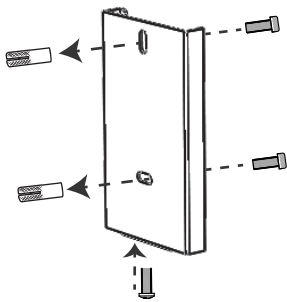

Hose clamp

1

Pole Range | Ø60-Ø90mm

Wall Mounting Kit

2

Uniaxial Bracket (OW-PKUR)

3

| 3-1 |

Uniaxial Bracket

U Type Screw Bolt

Pole Range | Ø40-Ø50mm

| 3-2 |

Uniaxial Bracket

Hose clamp x 2

Pole Range | Ø50-Ø100mm

| 3-3 |

Uniaxial Bracket

Hose clamp x 1

Pole Range | Ø50-Ø100mm

| 3-4 |

Uniaxial Bracket

Locked on the wall