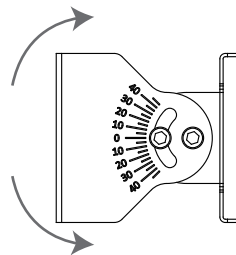

Hose clamp

1

Pole Range | Ø60-Ø90mm

Wall Mounting Kit

2

Uniaxial Bracket (OW-PKUR)

3

| 3-1 |

Uniaxial Bracket

U Type Screw Bolt

Pole Range | Ø40-Ø50mm

| 3-2 |

Uniaxial Bracket

Hose clamp x 2

Pole Range | Ø50-Ø100mm

| 3-3 |

Uniaxial Bracket

Hose clamp x 1

Pole Range | Ø50-Ø100mm

| 3-4 |

Uniaxial Bracket

Locked on the wall