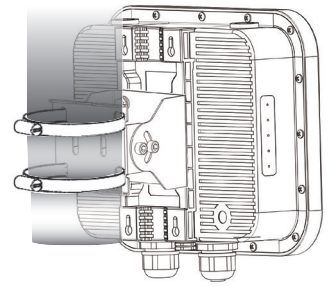

Hose clamp

1

Pole Range | Ø60-Ø90mm

Wall Mounting Kit

2

Uniaxial Bracket (OW-PKUR)

3

| 3-1 |

Uniaxial Bracket

U Type Screw Bolt

Pole Range | Ø40-Ø50mm

| 3-2 |

Uniaxial Bracket

Hose clamp x 2

Pole Range | Ø50-Ø100mm

| 3-3 |

Uniaxial Bracket

Hose clamp x 1

Pole Range | Ø50-Ø100mm

| 3-4 |

Uniaxial Bracket

Locked on the wall