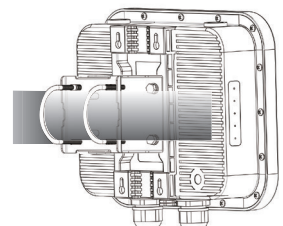

Hose clamp

1

Pole Range | Ø60-Ø90mm

Wall Mounting Kit

2

Uniaxial Bracket (OW-PKUR)

3

| 3-1 |

Uniaxial Bracket

U Type Screw Bolt

Pole Range | Ø40-Ø50mm

| 3-2 |

Uniaxial Bracket

Hose clamp x 2

Pole Range | Ø50-Ø100mm

| 3-3 |

Uniaxial Bracket

Hose clamp x 1

Pole Range | Ø50-Ø100mm

| 3-4 |

Uniaxial Bracket

Locked on the wall