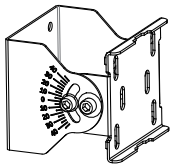

Hose clamp

1

Pole Range | Ø60-Ø90mm

Wall Mounting Kit

2

Uniaxial Bracket (OW-PKUR)

3

| 3-1 |

Uniaxial Bracket

U Type Screw Bolt

Pole Range | Ø40-Ø50mm

| 3-2 |

Uniaxial Bracket

Hose clamp x 2

Pole Range | Ø50-Ø100mm

| 3-3 |

Uniaxial Bracket

Hose clamp x 1

Pole Range | Ø50-Ø100mm

| 3-4 |

Uniaxial Bracket

Locked on the wall