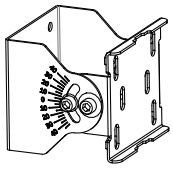

Hose clamp

1

Pole Range | Ø60-Ø90mm

Wall Mounting Kit

2

Uniaxial Bracket (OW-PKUR)

3

| 3-1 |

Uniaxial Bracket

U Type Screw Bolt

Pole Range | Ø40-Ø50mm

| 3-2 |

Uniaxial Bracket

Hose clamp x 2

Pole Range | Ø50-Ø100mm

| 3-3 |

Uniaxial Bracket

Hose clamp x 1

Pole Range | Ø50-Ø100mm

| 3-4 |

Uniaxial Bracket

Locked on the wall