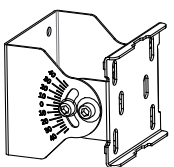

Hose clamp

1

Pole Range | Ø60-Ø90mm

Wall Mounting Kit

2

Uniaxial Bracket (OW-PKUR)

3

| 3-1 |

Uniaxial Bracket

U Type Screw Bolt

Pole Range | Ø40-Ø50mm

| 3-2 |

Uniaxial Bracket

Hose clamp x 2

Pole Range | Ø50-Ø100mm

| 3-3 |

Uniaxial Bracket

Hose clamp x 1

Pole Range | Ø50-Ø100mm

| 3-4 |

Uniaxial Bracket

Locked on the wall