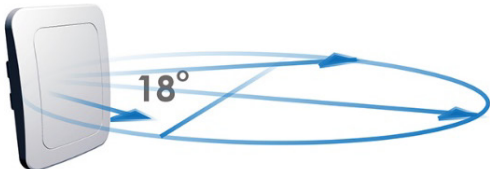

The RF Cables and Outdoor AP Device By Optional

5Ghz Antenna

RF Cables

Surge Arrester

Connect the N connector between the
antenna and the Surge Arrester & outdoor AP

Outdoor AP Device

The RF Cables to Outdoor AP Device By Optional

天線角度與覆蓋範圍

5GHz 2x2 ANT-18AD
When the main body is installed vertically

Horizontal Beam-width 18°

Vertical Beam-width 14°

天線直立安裝

5GHz 2x2 ANT-18AD
When the main body is installed horizontally

Horizontal Beam-width 14°