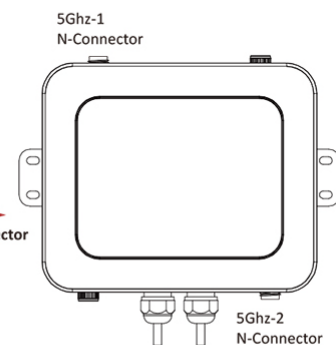

產品外觀尺寸

Main Unit Dimension : 241 * 201 * 32.2mm (L x W x H)
Mounting Bracket : 81 * 85 * 78 mm (L x W x H)
Weight : 812g / 1.1kg (Including OW-PKUR bracket)

可調式安裝套件 (OW-PKUR)

可調支架搭配 SUS304
不鏽鋼 O 型束環
使用範圍/可用內徑：
Ø30 - Ø90mm

可調支架搭配 SUS304
M6 不鏽鋼 U 型卡栓
使用範圍/可用內徑：
Ø34mm - Ø 54mm

面板直立安裝時
最大上下角度為 35°

面板橫立安裝時
最大上下角度為 40°

產品應用

5Ghz Antenna

RF Cables

Connect the N connector between
the antenna and the outdoor AP

Outdoor AP Device

The RF Cables and Outdoor AP Device By Optional

5Ghz Antenna

RF Cables

Surge Arrester

Connect the N connector between the
antenna and the Surge Arrester & outdoor AP

Outdoor AP Device

The RF Cables to Outdoor AP Device By Optional

天線角度與覆蓋範圍

5GHz 2x2 ANT-18AD
When the main body is installed vertically

Horizontal Beam-width 18°

Vertical Beam-width 14°

天線直立安裝

5GHz 2x2 ANT-18AD
When the main body is installed horizontally

Horizontal Beam-width 14°