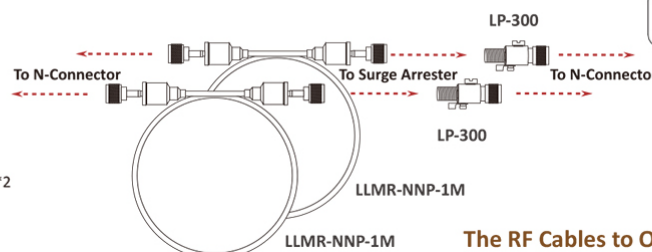

可調支架搭配 SUS304
M6 不鏽鋼 U 型卡栓
使用範圍/可用內徑：
Ø34mm - Ø 54mm

面板直立安裝時
最大上下角度為 35°

面板橫立安裝時
最大上下角度為 40°

產品應用

5Ghz Antenna

RF Cables

Connect the N connector between
the antenna and the outdoor AP

Outdoor AP Device

The RF Cables and Outdoor AP Device By Optional

5Ghz Antenna

RF Cables

Surge Arrester

Connect the N connector between the
antenna and the Surge Arrester & outdoor AP

Outdoor AP Device

The RF Cables to Outdoor AP Device By Optional

天線角度與覆蓋範圍

5GHz 2x2 ANT-18AD
When the main body is installed vertically

Horizontal Beam-width 18°

Vertical Beam-width 14°

天線直立安裝

5GHz 2x2 ANT-18AD
When the main body is installed horizontally

Horizontal Beam-width 14°