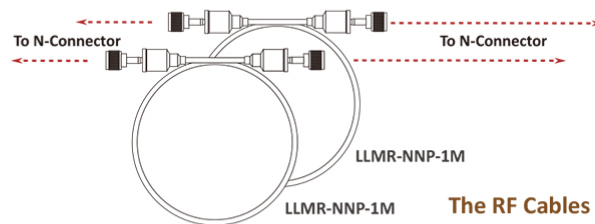

產品外觀尺寸

Main Unit Dimension : 241 * 201 * 32.2mm (L x W x H)
Mounting Bracket : 81 * 85 * 78 mm (L x W x H)
Weight : 812g / 1.1kg (Including OW-PKUR bracket)

可調式安裝套件 (OW-PKUR)

可調支架搭配 SUS304
不鏽鋼 O 型束環
使用範圍/可用內徑：
Ø30 - Ø90mm

可調支架搭配 SUS304
M6 不鏽鋼 U 型卡栓
使用範圍/可用內徑：
Ø34mm - Ø 54mm

面板直立安裝時
最大上下角度為 35°

面板橫立安裝時
最大上下角度為 40°

產品應用

5Ghz Antenna

RF Cables

Connect the N connector between
the antenna and the outdoor AP

Outdoor AP Device

The RF Cables and Outdoor AP Device By Optional

5Ghz Antenna

RF Cables

Surge Arrester

Connect the N connector between the
antenna and the Surge Arrester & outdoor AP

Outdoor AP Device

The RF Cables to Outdoor AP Device By Optional