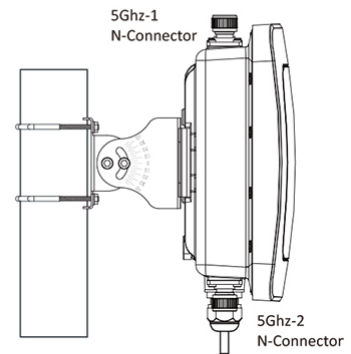

產品外觀尺寸

Main Unit Dimension : 241 * 201 * 32.2mm (L x W x H)
Mounting Bracket : 81 * 85 * 78 mm (L x W x H)
Weight : 812g / 1.1kg (Including OW-PKUR bracket)

可調式安裝套件 (OW-PKUR)

可調支架搭配 SUS304
不鏽鋼 O 型束環
使用範圍/可用內徑：
Ø30 - Ø90mm

可調支架搭配 SUS304
M6 不鏽鋼 U 型卡栓
使用範圍/可用內徑：
Ø34mm - Ø 54mm

面板直立安裝時
最大上下角度為 35°

面板橫立安裝時
最大上下角度為 40°

產品應用

5Ghz Antenna

RF Cables

Connect the N connector between
the antenna and the outdoor AP

Outdoor AP Device

The RF Cables and Outdoor AP Device By Optional

5Ghz Antenna

RF Cables

Surge Arrester

Connect the N connector between the
antenna and the Surge Arrester & outdoor AP

Outdoor AP Device

The RF Cables to Outdoor AP Device By Optional

天線角度與覆蓋範圍

5GHz 2x2 ANT-18AD
When the main body is installed vertically

Horizontal Beam-width 18°

Vertical Beam-width 14°

天線直立安裝

5GHz 2x2 ANT-18AD
When the main body is installed horizontally

Horizontal Beam-width 14°