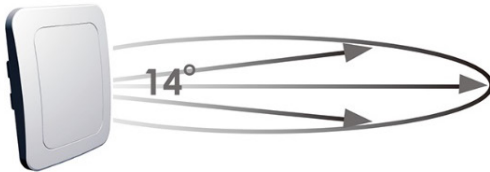

The RF Cables and Outdoor AP Device By Optional

5Ghz Antenna

RF Cables

Surge Arrester

Connect the N connector between the
antenna and the Surge Arrester & outdoor AP

Outdoor AP Device

The RF Cables to Outdoor AP Device By Optional

天線角度與覆蓋範圍

5GHz 2x2 ANT-18AD
When the main body is installed vertically

Horizontal Beam-width 18°

Vertical Beam-width 14°

天線直立安裝

5GHz 2x2 ANT-18AD
When the main body is installed horizontally

Horizontal Beam-width 14°