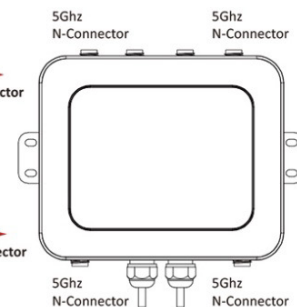

產品外觀尺寸

Main Unit Dimension : 241 * 201 * 32.2mm (L x W x H)

Mounting Bracket : 81 * 85 * 78 mm (L x W x H)

Weight : 797g / 1.08kg (Including OW-PKUR bracket)

可調式安裝套件 (OW-PKUR)

可調支架搭配 SUS304
不鏽鋼 O 型束環
使用範圍/可用內徑：
Ø30 - Ø90mm

可調支架搭配 SUS304
M6 不鏽鋼 U 型卡栓
使用範圍/可用內徑：
Ø34mm - Ø 54mm

面板直立安裝時
最大上下角度為 35°

面板橫立安裝時
最大上下角度為 40°

產品應用

5Ghz Antenna

RF Cables

Outdoor AP Device

Connect the N connector between
the antenna and the outdoor AP

The RF Cables and Outdoor AP Device By Optional

5Ghz Antenna

RF Cables

Surge Arrester

Outdoor AP Device

Connect the N connector between the
antenna and the Surge Arrester & outdoor AP

The RF Cables to Outdoor AP Device By Optional

天線角度與覆蓋範圍

5GHz 4x4 ANT-15AQ
When the main body is installed vertically

Horizontal Beam-width 35°

Vertical Beam-width 65°
天線直立安裝

5GHz 4x4 ANT-15AQ
When the main body is installed horizontally

Horizontal Beam-width 65°