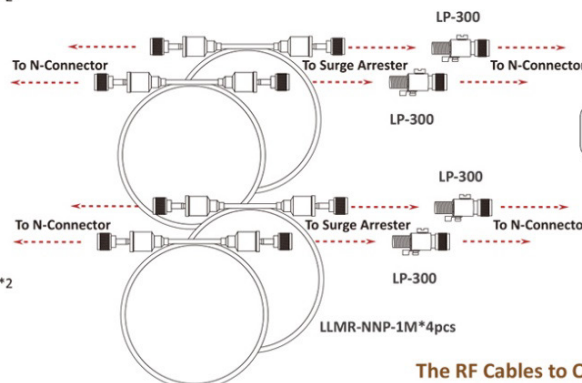

可調支架搭配 SUS304
M6 不鏽鋼 U 型卡栓
使用範圍/可用內徑：
Ø34mm - Ø 54mm

面板直立安裝時
最大上下角度為 35°

面板橫立安裝時
最大上下角度為 40°

產品應用

5Ghz Antenna

RF Cables

Outdoor AP Device

Connect the N connector between
the antenna and the outdoor AP

The RF Cables and Outdoor AP Device By Optional

5Ghz Antenna

RF Cables

Surge Arrester

Outdoor AP Device

Connect the N connector between the
antenna and the Surge Arrester & outdoor AP

The RF Cables to Outdoor AP Device By Optional

天線角度與覆蓋範圍

5GHz 4x4 ANT-15AQ
When the main body is installed vertically

Horizontal Beam-width 35°

Vertical Beam-width 65°
天線直立安裝

5GHz 4x4 ANT-15AQ
When the main body is installed horizontally

Horizontal Beam-width 65°