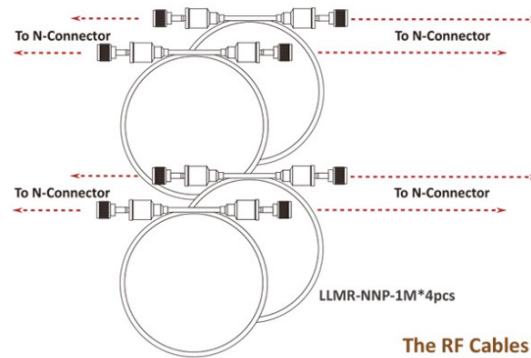

產品外觀尺寸

Main Unit Dimension : 241 * 201 * 32.2mm (L x W x H)

Mounting Bracket : 81 * 85 * 78 mm (L x W x H)

Weight : 797g / 1.08kg (Including OW-PKUR bracket)

可調式安裝套件 (OW-PKUR)

可調支架搭配 SUS304
不鏽鋼 O 型束環
使用範圍/可用內徑：
Ø30 - Ø90mm

可調支架搭配 SUS304
M6 不鏽鋼 U 型卡栓
使用範圍/可用內徑：
Ø34mm - Ø 54mm

面板直立安裝時
最大上下角度為 35°

面板橫立安裝時
最大上下角度為 40°

產品應用

5Ghz Antenna

RF Cables

Outdoor AP Device

Connect the N connector between
the antenna and the outdoor AP

The RF Cables and Outdoor AP Device By Optional

5Ghz Antenna

RF Cables

Surge Arrester

Outdoor AP Device

Connect the N connector between the
antenna and the Surge Arrester & outdoor AP

The RF Cables to Outdoor AP Device By Optional