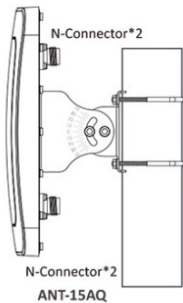

產品外觀尺寸

Main Unit Dimension : 241 * 201 * 32.2mm (L x W x H)

Mounting Bracket : 81 * 85 * 78 mm (L x W x H)

Weight : 797g / 1.08kg (Including OW-PKUR bracket)

可調式安裝套件 (OW-PKUR)

可調支架搭配 SUS304
不鏽鋼 O 型束環
使用範圍/可用內徑：
Ø30 - Ø90mm

可調支架搭配 SUS304
M6 不鏽鋼 U 型卡栓
使用範圍/可用內徑：
Ø34mm - Ø 54mm

面板直立安裝時
最大上下角度為 35°

面板橫立安裝時
最大上下角度為 40°

產品應用

5Ghz Antenna

RF Cables

Outdoor AP Device

Connect the N connector between
the antenna and the outdoor AP

The RF Cables and Outdoor AP Device By Optional

5Ghz Antenna

RF Cables

Surge Arrester

Outdoor AP Device

Connect the N connector between the
antenna and the Surge Arrester & outdoor AP

The RF Cables to Outdoor AP Device By Optional