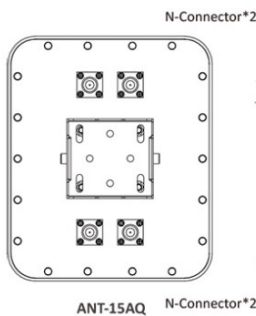

產品外觀尺寸

Main Unit Dimension : 241 * 201 * 32.2mm (L x W x H)

Mounting Bracket : 81 * 85 * 78 mm (L x W x H)

Weight : 797g / 1.08kg (Including OW-PKUR bracket)

可調式安裝套件 (OW-PKUR)

可調支架搭配 SUS304
不鏽鋼 O 型束環
使用範圍/可用內徑：
Ø30 - Ø90mm

可調支架搭配 SUS304
M6 不鏽鋼 U 型卡栓
使用範圍/可用內徑：
Ø34mm - Ø 54mm

面板直立安裝時
最大上下角度為 35°

面板橫立安裝時
最大上下角度為 40°

產品應用

5Ghz Antenna

RF Cables

Outdoor AP Device

Connect the N connector between
the antenna and the outdoor AP

The RF Cables and Outdoor AP Device By Optional

5Ghz Antenna

RF Cables

Surge Arrester

Outdoor AP Device

Connect the N connector between the
antenna and the Surge Arrester & outdoor AP

The RF Cables to Outdoor AP Device By Optional

天線角度與覆蓋範圍

5GHz 4x4 ANT-15AQ
When the main body is installed vertically

Horizontal Beam-width 35°

Vertical Beam-width 65°
天線直立安裝

5GHz 4x4 ANT-15AQ
When the main body is installed horizontally

Horizontal Beam-width 65°