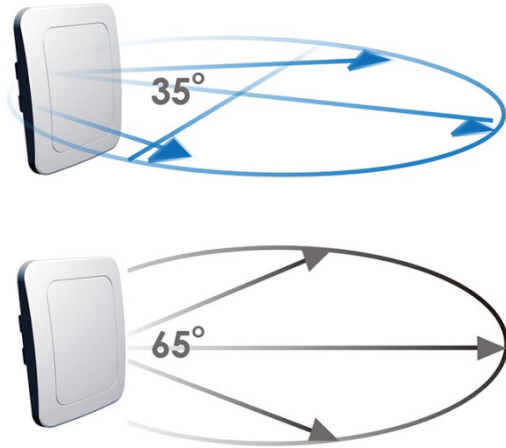

The RF Cables and Outdoor AP Device By Optional

5Ghz Antenna

RF Cables

Surge Arrester

Outdoor AP Device

Connect the N connector between the
antenna and the Surge Arrester & outdoor AP

The RF Cables to Outdoor AP Device By Optional

天線角度與覆蓋範圍

5GHz 4x4 ANT-15AQ
When the main body is installed vertically

Horizontal Beam-width 35°

Vertical Beam-width 65°
天線直立安裝

5GHz 4x4 ANT-15AQ
When the main body is installed horizontally

Horizontal Beam-width 65°