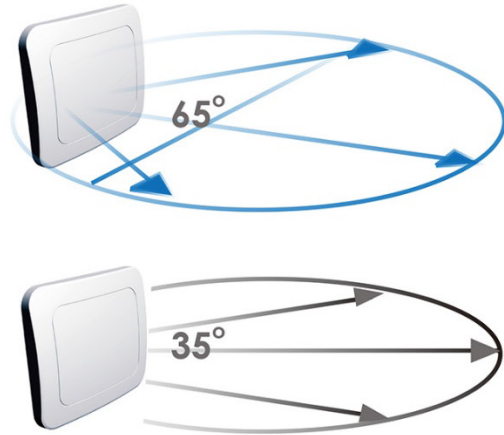

天線角度與覆蓋範圍

5GHz 4x4 ANT-15AQ
When the main body is installed vertically

Horizontal Beam-width 35°

Vertical Beam-width 65°
天線直立安裝

5GHz 4x4 ANT-15AQ
When the main body is installed horizontally

Horizontal Beam-width 65°