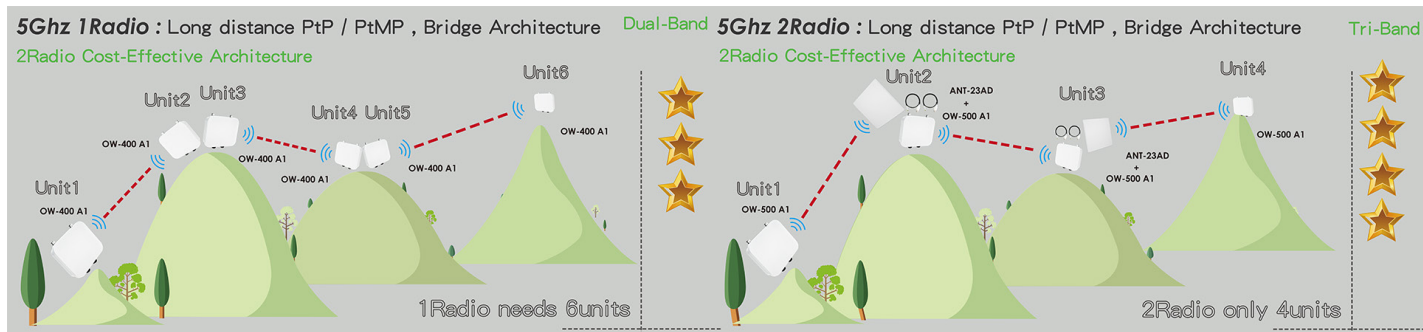

TRI-BAND

RUGGED OUTDOOR AP. THREE RADIOS INSIDE FOR YOU.

BEST PERFORMANCE FOR LONG-DISTANCE
PTP AND PTMP APPLICATIONS (OW-500 A1 / OW-500 A3)

Perfect for deployment in enterprise, government, public outdoor environments application

- ✧ Supports a maximum throughput of **2.2Gbps**, up to **400Mbps** on the 2.4GHz frequency band and **867Mbps** on the 5GHz (Radio1) frequency band and **867Mbps** on the 5GHz (Radio2) frequency band
- ✧ Operation Modes : Access Point Mode (includes Hotspot Portal Authentication, Pure AP Mode, and AP + WDS Mode), Control Access Point Mode (Centralized AP Management), Client Bridge + Repeater Mode, and WISP / CPE Repeater Mode
- ✧ Supports **2.4/5/5GHz Tri-Band** function and 4 external N-Type connectors are assigned to the 5GHz band and one built-in 2.4GHz 5dBi High-Gain Antenna (**OW-500 A3**)
- ✧ Supports **2.4/5/5GHz Tri-Band** function and built in 18dBi 2x2 5GHz Directional Panel Antenna , 5dBi 2.4GHz High-Gain Antenna and support 2 external N-Type connectors are assigned to the 5GHz band (**OW-500 A1**)

News Release

- ✧ Supports **2 10/100/1000Mbps Gigabit Ethernet Port** and ETH1 port supports PoE function with IEEE 802.3af/at Power over Ethernet supported
- ✧ CenOS5.0 Control Access Point Mode supports **centralized management of up to 64 APs**
- ✧ With IP68 weather-proof durable design are made to withstand harsh environment deployment

TRI-BAND VS. DUAL-BAND APPLICATION COMPARISON

MOUNTING INSTALLATION

SURGE PROTECTOR (OPTIONAL)

Outdoor Type
POE-OSP

Indoor Type
POE-ISP

For more detailed product information, please visit our official [CERIO website](http://www.cerio.com.tw), [Facebook](https://www.facebook.com/cerio), or contact our international sales team at issales@cerio.com.tw.