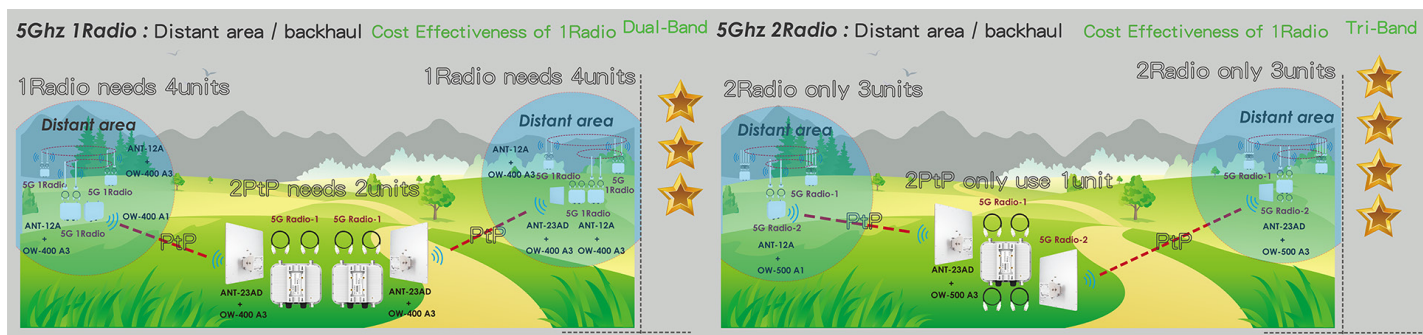

News Release

- ✧ Supports **2 10/100/1000Mbps Gigabit Ethernet Port** and ETH1 port supports PoE function with IEEE 802.3af/at Power over Ethernet supported
- ✧ CenOS5.0 Control Access Point Mode supports **centralized management of up to 64 APs**
- ✧ With IP68 weather-proof durable design are made to withstand harsh environment deployment

TRI-BAND VS. DUAL-BAND APPLICATION COMPARISON