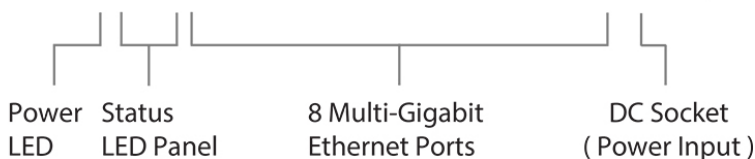

8port Multi Gigabit Switch