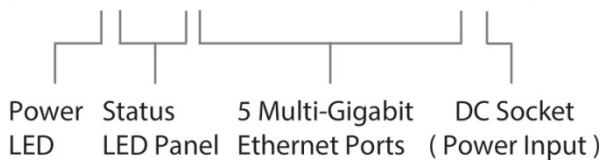

5port Multi Gigabit Switch