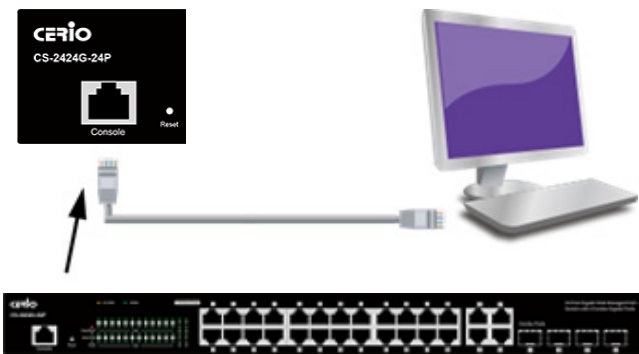

# Enterprise **POE** Web Managed Switch 24 Ports Gigabit + 4 Combo Giga Ports

**CERIO CS-2424G-24P A4 version** is the latest powerful high-performance 24 port Gigabit PoE switch, **supporting 4 Combo Gigabit ports**, and is compliant with IEEE 802.3at and 802.3af standards. This layer 2 Web Management switch includes a **450watt internal power supply**, providing a **400watt PoE power budget**, supports Remote on/off control of PoE power ports.

### Supports 4 Ports Combo Gigabit Ports (UTP/SFP)

- ◎SFP: Connect the optical fiber module (Mini GBIC 1000Base-SX/LX) for long-distance network applications ◦
- ◎UTP: For high-speed RJ45 Gigabit Uplink connection applications ◦

### Built in 450Watt High-end internal power supply

Supports a maximum PoE power budget of 400 Watt For 24 ports 10/100/1000M Gigabit PoE share used ◦

### Hardware Monitor & Alarm Function

System overheating or voltage error safety mechanism & system has reached the max POE power load warning through the LED alarm ◦

Supports RJ45 console port, the administrator can manage and maintain through the console port, and the console cable had included in the package. It's convenient for administrators.